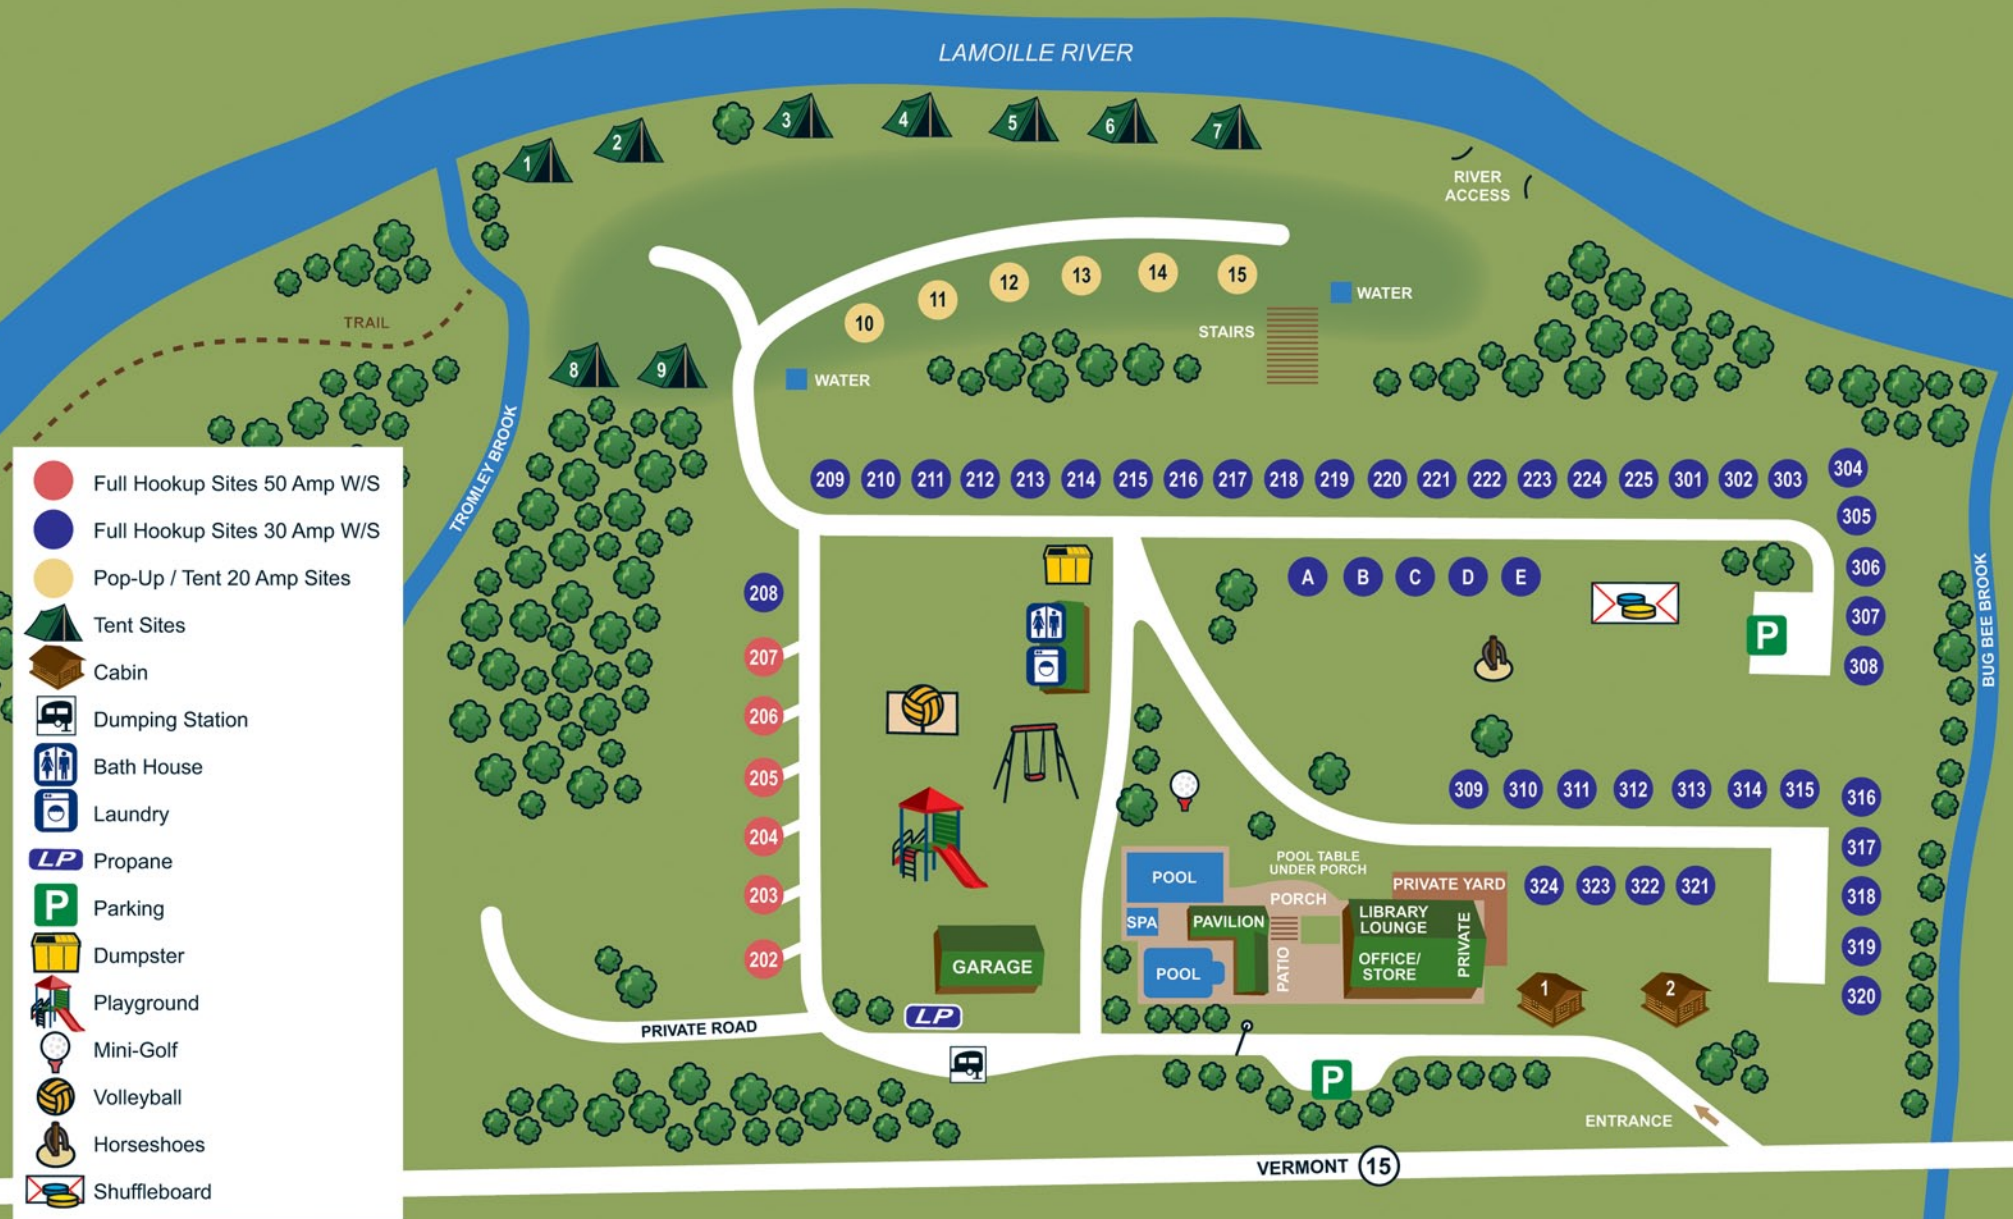

**SPEED LIMIT**  
**5 MPH**

**SITE**  
# \_\_\_\_\_

3154 VT Route 15 East  
Morrisville, VT 05661  
(802) 888-2178  
[www.MountainViewCamping.com](http://www.MountainViewCamping.com)

- Full Hookup Sites 50 Amp W/S
- Full Hookup Sites 30 Amp W/S
- Pop-Up / Tent 20 Amp Sites
- Tent Sites
- Cabin
- Dumping Station
- Bath House
- Laundry
- Propane
- Parking
- Dumpster
- Playground
- Mini-Golf
- Volleyball
- Horseshoes
- Shuffleboard